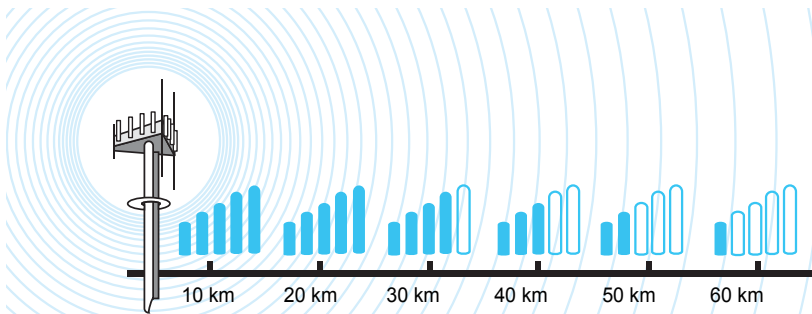

Boosting Your

Cell Signal Anywhere

Where can the Booster be used:

The Mobile CX6 30 is used primarily in vehicles but can also be used in a fixed location such as on a desktop.
(Fixed location use requires additional optional parts which are not included in the kits)

How far away from the tower can I expect to get with the Booster:

Features and Benefits

Options

- Power – 12V CLA, 12V Hardwired, 120V AC/DC
- Various optional antennas

Power Options

Outside Omni Directional Antenna Options: available in thru-hole, on-glass or magnetic mount

SEM1:
3" Omni Directional High Gain Antenna
Provides 360 degree Radiation Pattern
general purpose antenna.

SEM2:
2" Omni Directional High Gain Antenna
Provides 360 degree Radiation Pattern
best suited for varying terrain with
obstructions.

SEM14:
14" Omni Directional High Gain Antenna
Provides 360 degree Radiation Pattern
provides best performance in flat terrain.

Technical Data

SMOOTHtalker MOBILE CX6		6 BAND MULTI BAND 30dB
FREQUENCIES	700 lower 700 upper 850 1900 1700/2100 MHz	
MODEL	BTX630	
GAIN	30dB	
MODULATIONS	2G, 3G, 3G+, 4G, 4G+, GSM, HSPA, CDMA, LTE, LTEA	
TX POWER	3 watts EIRP	
NOISE FIGURE	<4 dB	
FLATNESS	+/- 3 dB	
POWER SUPPLY	120V AC/DC	
OPERATING TEMP	-30 C to +85 C	
DIMENSIONS	L 4.56" x W 2.15" x H 1.25" (inch) L 11.6 x W 6.4 x H 3.2 (cm)	
WEIGHT	.65 lbs / 0.249 kg	
CABLE	INCLUDED IN ALL KITS	

Smoothtalker offers fully automatic gain and oscillation control also automatic power control which protects the Cellular Network. This makes Smoothtalker boosters totally network friendly and deliver the best signal to your cellular device at MAXIMUM power.

Cellular Signal Boosters - Boosting Your Signal Anywhere

Who is **Smoothtalker**

In 2001 we designed the first Digital Mobile Amplifier in North American with FCC and IC approval. We continue to lead with the most powerful and intelligent cellular boosters in the world.

Smoothtalker.com
Aurora, Ontario L4G 6V8
Contact Us:
1-877-726-3444